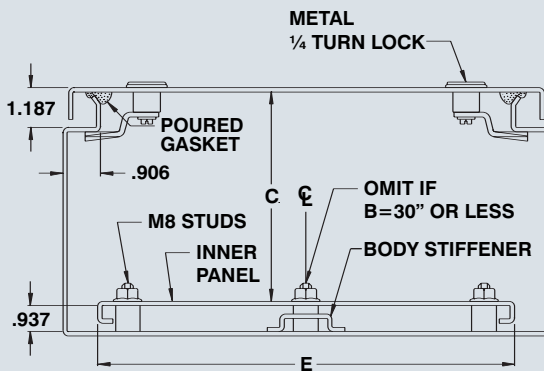

Stainless steel quarter turn cover enclosures

1. **Quick Features :**
2. Poured gasket
   - ¼ turn lock
   - Drip shield
   - Seamless welding
   - Panel is included
   - Panel is double bent
   - Stainless steel

The 5412 ESSQT water, oil & dust tight enclosures are used indoors or outdoors in areas where a corrosion problem exists or where the enclosures may be subject to hosing or to water coming from any direction or for protection against dust, dirt or oil splashing. The 5412 ESSQT are made from quality 14 GA or 16 GA (Type 304) stainless steel, with corner seems continuously welded. The opening has a curled lip around all sides to pre-

vent dripping water from entering the enclosure when the cover has been removed, it also increases rigidity. A high quality robotically poured-in-place seamless gasket ensures a complete and durable water tight seal. Quarter turn locking mechanisms on all sides insure positive closing. Internal mounting holes are provided. Body stiffeners are provided on larger models. Each enclosure comes **complete with a 12 GA inner panel** which is

double bent* for maximum rigidity and which mounts on M8 welded studs. The enclosures' exterior are unpainted and brushed smooth. The enclosures' interior and panels are finished with white heat fused polyester powder, electrostatically applied on a phosphatized base.

**CSA Certified / UL Listed
NEMA 4X / IP66**

Visit www.jimdgray.com for details.

Call us 1-972-699-9976

CATALOG NUMBER	DIMENSIONS					SHIP WGHT LBS.
	A	B	C	D	E	
5412 ESSQT121206	12	12	6	10	10	19
5412 ESSQT122406	12	24	6	10	22	35
5412 ESSQT161206	16	12	6	14	10	24
5412 ESSQT161606	16	16	6	14	14	31
5412 ESSQT162006	16	20	6	14	18	37
5412 ESSQT201206	20	12	6	18	10	29
5412 ESSQT201606	20	16	6	18	14	37
5412 ESSQT202006	20	20	6	18	18	45
5412 ESSQT202406	20	24	6	18	22	53
5412 ESSQT241206	24	12	6	22	10	35
5412 ESSQT241606	24	16	6	22	14	44
5412 ESSQT242006	24	20	6	22	18	53
5412 ESSQT242406	24	24	6	22	22	62
5412 ESSQT301606	30	16	6	28	14	53
5412 ESSQT302006	30	20	6	28	18	65
5412 ESSQT302406	30	24	6	28	22	76
5412 ESSQT362406	36	24	6	34	22	90
5412 ESSQT363006	36	30	6	34	28	109
5412 ESSQT122408	12	24	8	10	22	38
5412 ESSQT161208	16	12	8	14	10	27
5412 ESSQT161608	16	16	8	14	14	34
5412 ESSQT162008	16	20	8	14	18	41
5412 ESSQT201208	20	12	8	18	10	33
5412 ESSQT201608	20	16	8	18	14	41
5412 ESSQT202008	20	20	8	18	18	49
5412 ESSQT202408	20	24	8	18	22	57
5412 ESSQT241208	24	12	8	22	10	38
5412 ESSQT241608	24	16	8	22	14	48
5412 ESSQT242008	24	20	8	22	18	57
5412 ESSQT242408	24	24	8	22	22	67
5412 ESSQT243008	24	30	8	22	28	81
5412 ESSQT301208	30	12	8	28	10	46
5412 ESSQT301608	30	16	8	28	14	58
5412 ESSQT302008	30	20	8	28	18	70
5412 ESSQT302408	30	24	8	28	22	81
5412 ESSQT303008	30	30	8	28	28	98
5412 ESSQT303608	30	36	8	28	34	116
5412 ESSQT362408	36	24	8	34	22	95
5412 ESSQT363008	36	30	8	34	28	116
5412 ESSQT363608	36	36	8	34	34	136
5412 ESSQT422408	42	24	8	40	22	110
5412 ESSQT423008	42	30	8	40	28	133

Data subject to change without notice.