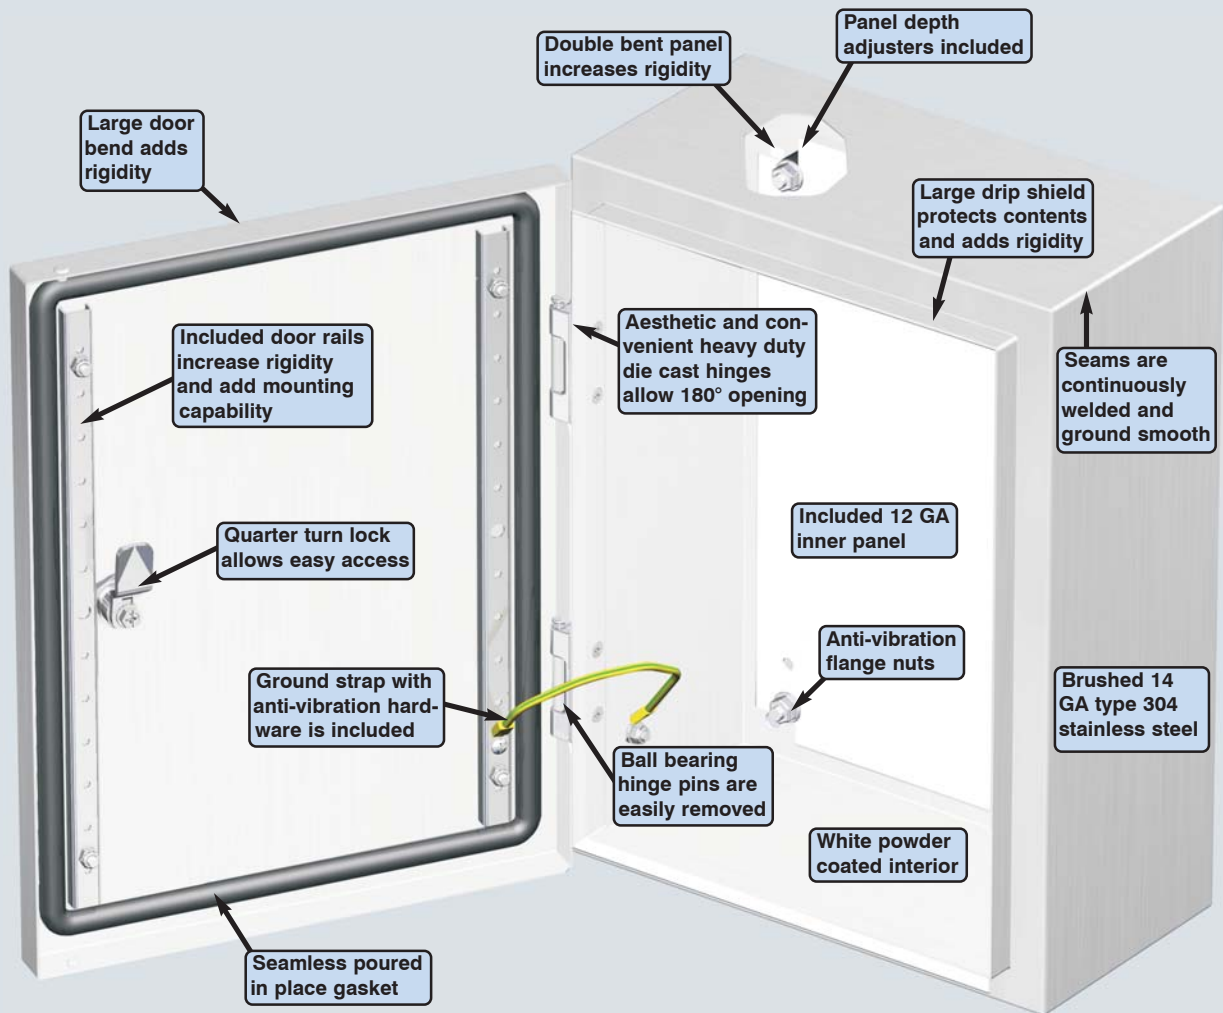

The 5412 ESS water, oil & dust tight enclosures are used indoors or outdoors in areas where a corrosion problem exists or where the enclosures may be subject to hosing or to water coming from any direction or for protection against dust, dirt or oil splashing. The 5412 ESS are made from quality 14 GA or 16 GA (Type 304) stainless steel, with corner seems continuously welded. The opening has a curled lip around all sides to prevent dripping water

from entering the enclosure when the door is open, it also increases rigidity. A high quality robotically poured-in-place seamless gasket ensures a complete and durable water tight seal. The pins of the concealed hinges can be pulled out to remove the door. A ¼ turn locking mechanism (or 3 point latch system on larger enclosures) insures positive closing. Internal mounting holes are provided. Body stiffeners are provided on larger models. Each enclosure

comes **complete with a 12 GA inner panel** which is double bent* for maximum rigidity and which mounts on M8 welded studs. The enclosures' exterior are unpainted and brushed smooth. The enclosures' interior and panels are finished with white heat fused polyester powder, electrostatically applied on a phosphatized base.

**CSA Certified / UL Listed
NEMA 4X / IP66**

Visit www.jimdgray.com for details.

Call us 1-972-699-9976

**The 5412 ESS -
98 stock sizes available**