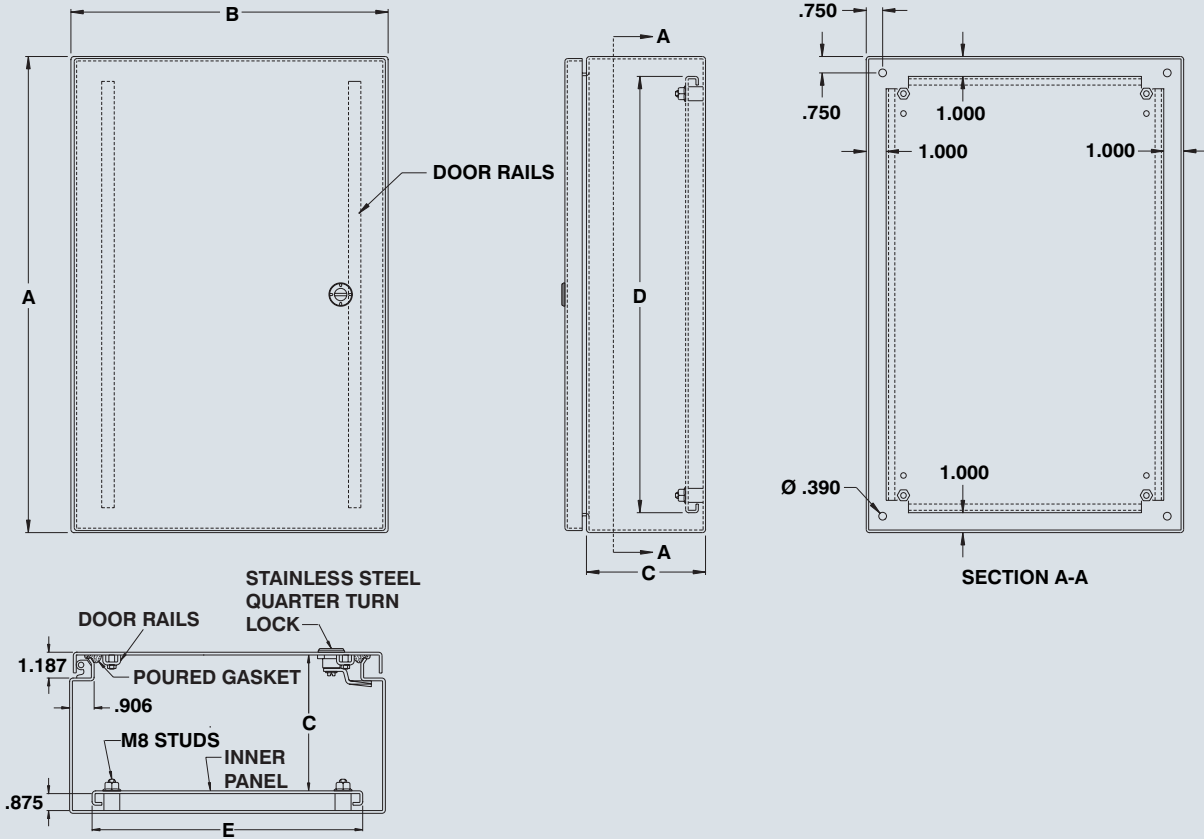

from entering the enclosure when the door is open, it also increases rigidity. A high quality robotically poured-in-place seamless gasket ensures a complete and durable water tight seal. The pins of the concealed hinges can be pulled out to remove the door. A ¼ turn locking mechanism (or 3 point latch system on larger enclosures) insures positive closing. Internal mounting holes are provided. Body stiffeners are provided on larger models. Each enclosure

comes **complete with a 12 GA inner panel** which is double bent* for maximum rigidity and which mounts on M8 welded studs. The enclosures' exterior are unpainted and brushed smooth. The enclosures' interior and panels are finished with white heat fused polyester powder, electrostatically applied on a phosphatized base.

CATALOG NUMBER	DIMENSIONS					SHIP WGHT LBS.
	A	B	C	D	E	
5412 ESS121206	12	12	6	10	10	19
5412 ESS122406	12	24	6	10	22	35
5412 ESS161206	16	12	6	14	10	24
5412 ESS161606	16	16	6	14	14	31
5412 ESS162006	16	20	6	14	18	37
5412 ESS122408	12	24	8	10	22	38
5412 ESS161208	16	12	8	14	10	17
5412 ESS161608	16	16	8	14	14	34
5412 ESS162008	16	20	8	14	18	41
5412 ESS161210	16	12	10	14	10	30