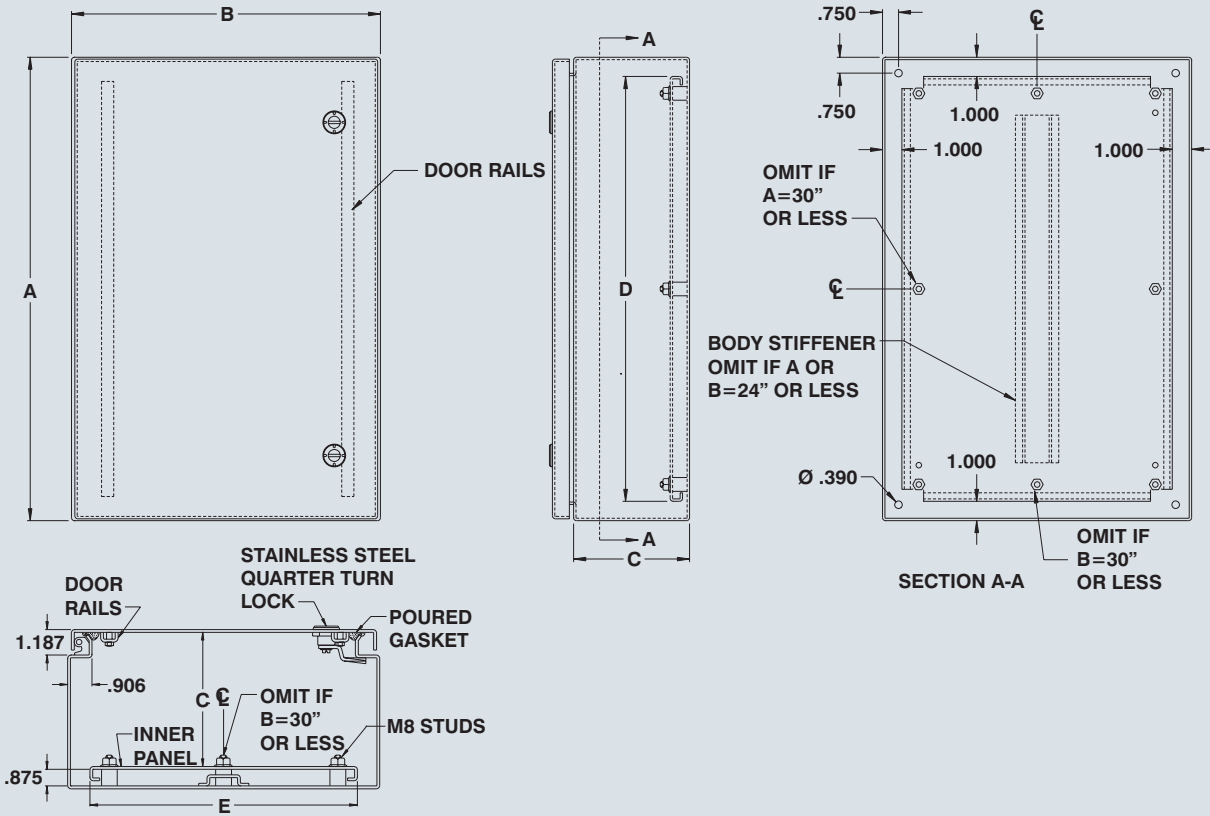

p.376

p.378

p.391

p.368

Quick Features :

- Poured gasket
- ¼ turn lock
- Drip shield
- Superior hinging
- 180° door opening
- Seamless welding
- Panel is included
- Panel is double bent
- Stainless steel

Visit www.eurobex.com for details.