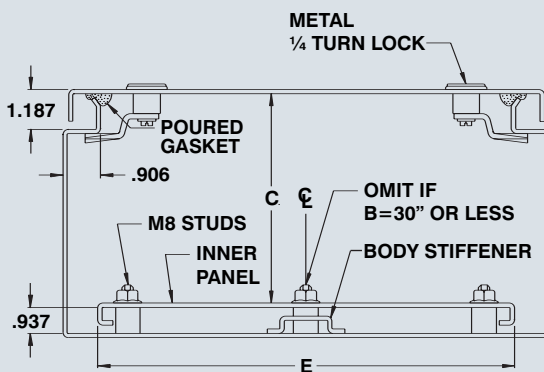

Water, oil & dust tight quarter turn cover enclosures

1. **Quick Features :**
2. Poured gasket
   - ¼ turn lock
   - Drip shield
   - Seamless welding
   - Panel is included
   - Panel is double bent
   - Powder coated

The 5412 ESQT water, oil & dust tight enclosures are used indoors or outdoors in areas where the enclosures may be subject to hosing or to water coming from any direction or for protection against dust, dirt or oil splashing. The 5412 ESQT are made from quality 14 GA or 16 GA steel, with corner seams continuously welded. The opening has a curled lip around all sides to prevent dripping water from entering the

enclosure when the cover has been removed, it also increases rigidity. A high quality robotically poured-in-place seamless gasket ensures a complete and durable water tight seal. Quarter turn locking mechanisms on all sides insure positive closing. Internal mounting holes are provided. Body stiffeners are provided on larger models. Each enclosure comes **complete with a 12 GA inner panel** which is

double bent* for maximum rigidity and which mounts on M8 welded studs. Enclosures and panels are finished with heat fused polyester powder, electrostatically applied on a phosphatized base. Box is ANSI/ASA 61 gray, panel is white (other colors available). **CSA Certified / UL Listed NEMA 4-12 / IP66**

CATALOG NUMBER	DIMENSIONS					SHIP WGT LBS.
	A	B	C	D	E	
5412 ESQT121206	12	12	6	10	10	19
5412 ESQT122406	12	24	6	10	22	35
5412 ESQT161206	16	12	6	14	10	24
5412 ESQT161606	16	16	6	14	14	31
5412 ESQT162006	16	20	6	14	18	37
5412 ESQT201206	20	12	6	18	10	29
5412 ESQT201606	20	16	6	18	14	37
5412 ESQT202006	20	20	6	18	18	45
5412 ESQT202406	20	24	6	18	22	53
5412 ESQT241206	24	12	6	22	10	35
5412 ESQT241606	24	16	6	22	14	44
5412 ESQT242006	24	20	6	22	18	53
5412 ESQT242406	24	24	6	22	22	62
5412 ESQT301606	30	16	6	28	14	53
5412 ESQT302006	30	20	6	28	18	65
5412 ESQT302406	30	24	6	28	22	76
5412 ESQT362406	36	24	6	34	22	90
5412 ESQT363006	36	30	6	34	28	109
5412 ESQT122408	12	24	8	10	22	38
5412 ESQT161208	16	12	8	14	10	27
5412 ESQT161608	16	16	8	14	14	34
5412 ESQT162008	16	20	8	14	18	41
5412 ESQT201208	20	12	8	18	10	33
5412 ESQT201608	20	16	8	18	14	41
5412 ESQT202008	20	20	8	18	18	49
5412 ESQT202408	20	24	8	18	22	57
5412 ESQT241208	24	12	8	22	10	38
5412 ESQT241608	24	16	8	22	14	48
5412 ESQT242008	24	20	8	22	18	57
5412 ESQT242408	24	24	8	22	22	67
5412 ESQT243008	24	30	8	22	28	81
5412 ESQT301208	30	12	8	28	10	46
5412 ESQT301608	30	16	8	28	14	58
5412 ESQT302008	30	20	8	28	18	70
5412 ESQT302408	30	24	8	28	22	81
5412 ESQT303008	30	30	8	28	28	98
5412 ESQT303608	30	36	8	28	34	116
5412 ESQT362408	36	24	8	34	22	95
5412 ESQT363008	36	30	8	34	28	116
5412 ESQT363608	36	36	8	34	34	136
5412 ESQT422408	42	24	8	40	22	110
5412 ESQT423008	42	30	8	40	28	133

Visit www.jimdgray.com for details.

Call us 1-972-699-9976

Data subject to change without notice.

Suggested Accessories