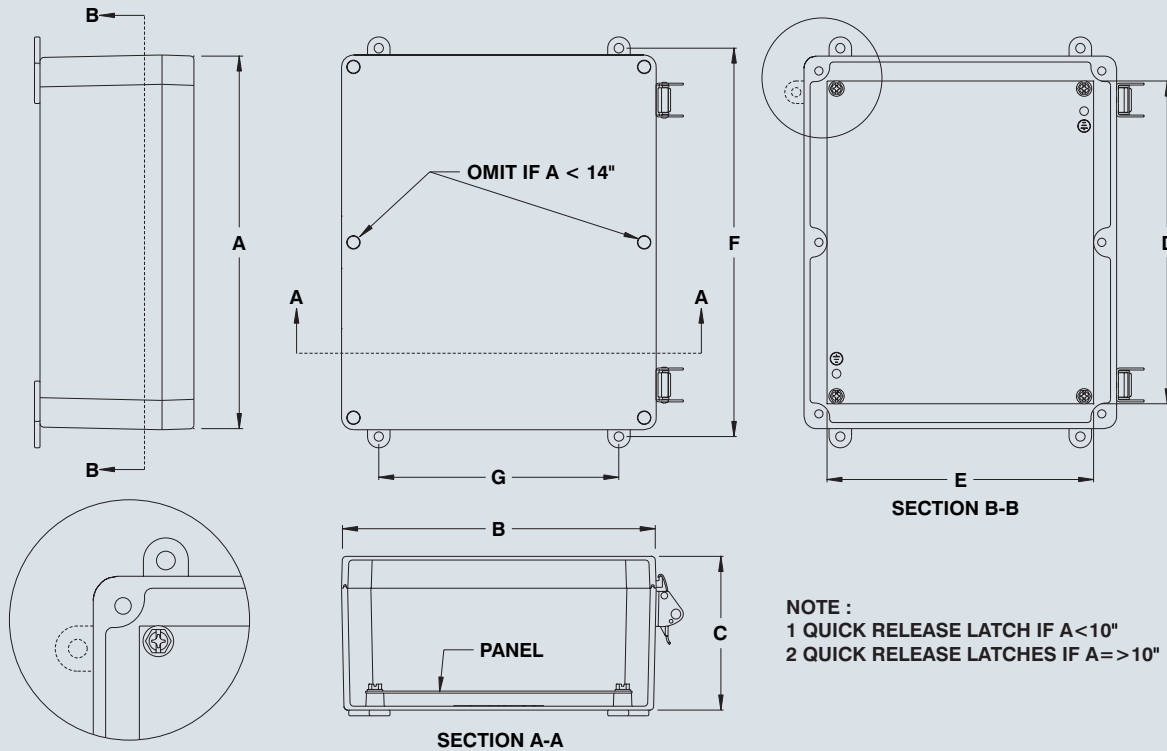

NEMA 4X-12 FIBERGLASS

5412 ESFRQ

Quick release cover fiberglass enclosures