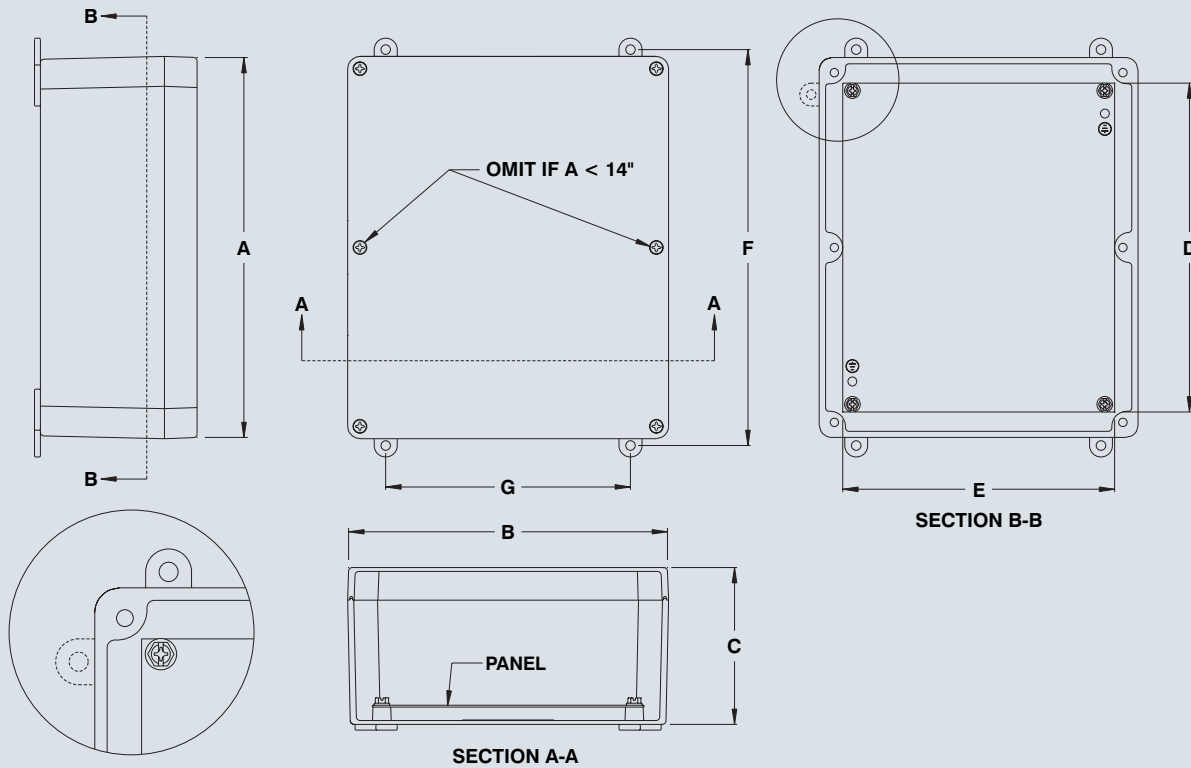

NEMA 4X-12 FIBERGLASS

5412 ESFRS

Screw cover corrosion resistant fiberglass enclosures