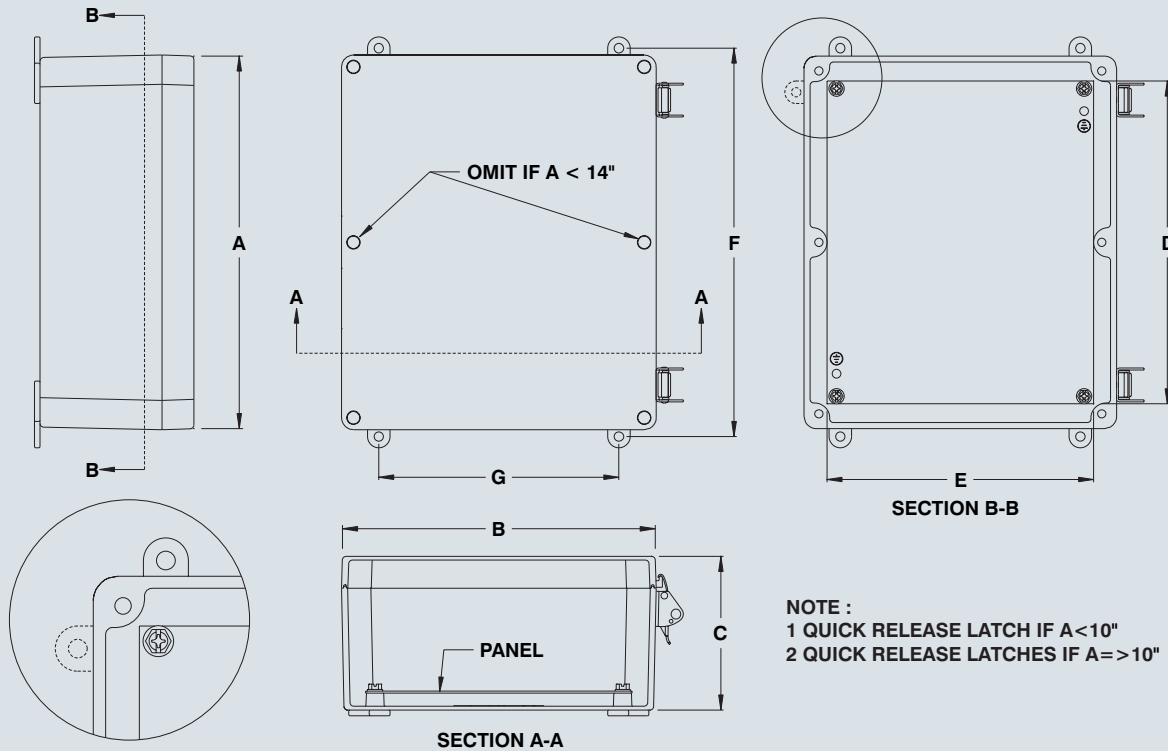

NEMA 4X-12 FIBERGLASS

5412 ESFRQ

Quick release cover fiberglass enclosures