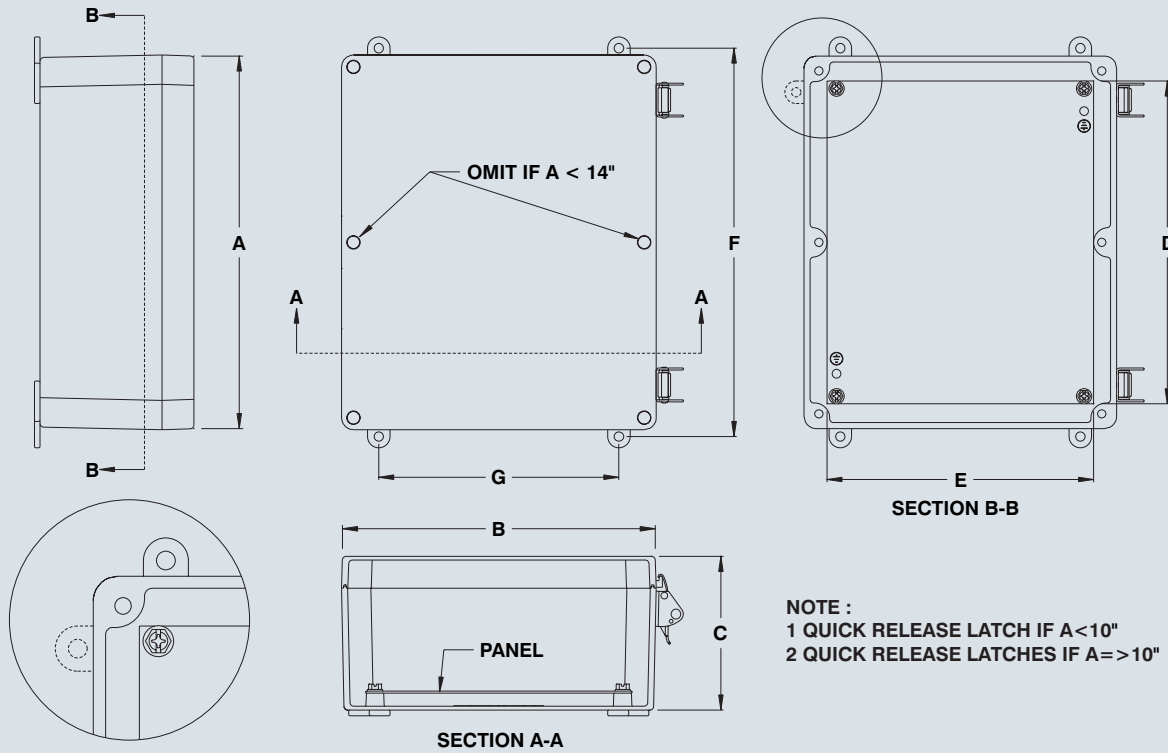

NEMA 4X-12 FIBERGLASS

5412 ESFRQ

Quick release cover fiberglass enclosures