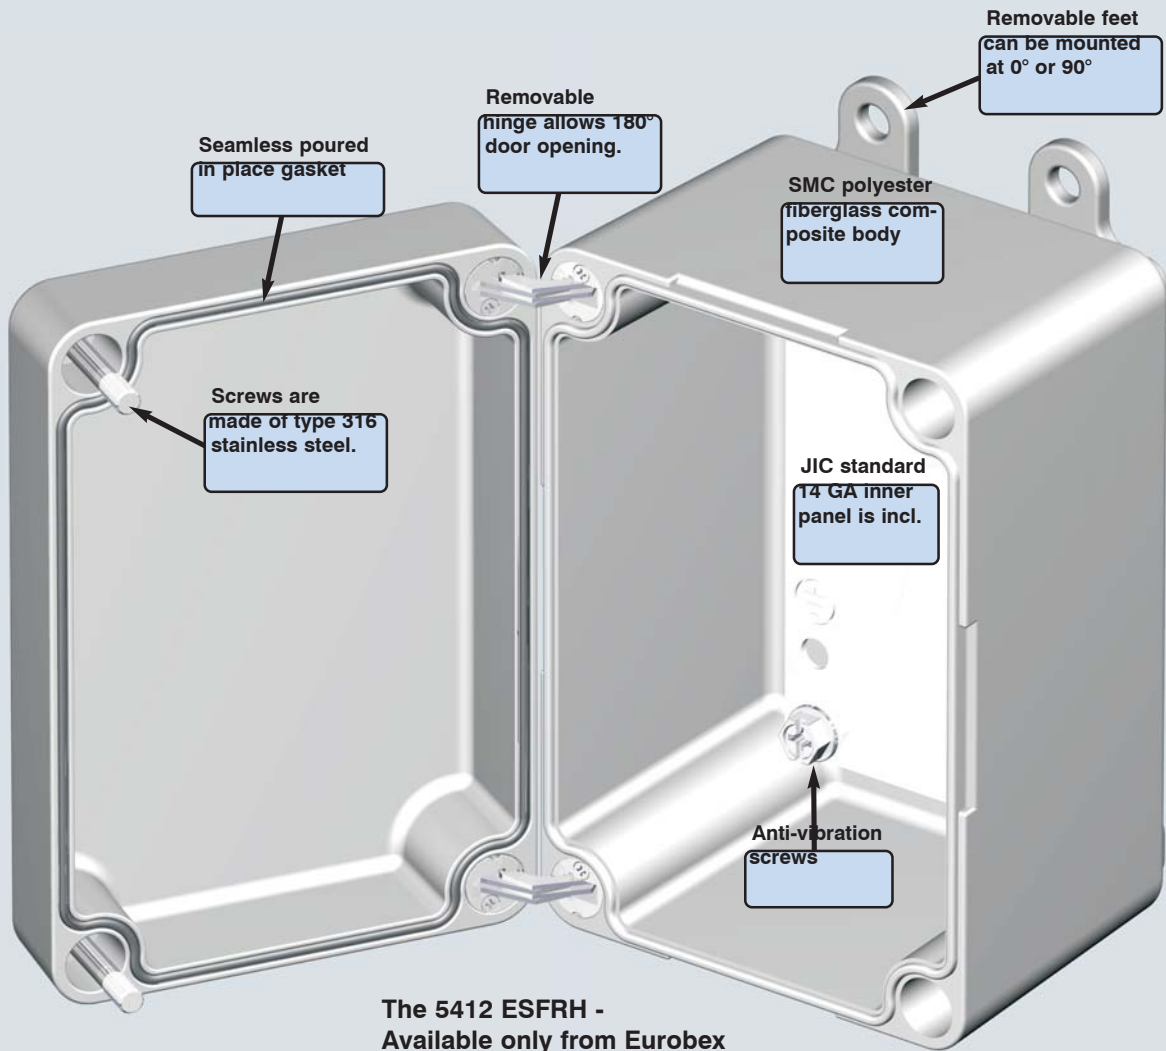

Call us 1-972-699-9976

The 5412 ESFR series are suited for use indoors or outdoors where corrosion may be a problem, to protect the enclosed equipment from water coming from any direction, dust, dirt and oil. The 5412 ESFR series are made of SMC polyester fiberglass composite, aesthetically designed and produced exclusively by Eurobex. Fiberglass is the material of choice for numerous industrial applications. Its electrical, chemical and physical properties allow reinforced fiberglass to be used in many environments and

for wide ranging applications. Three fiberglass enclosure models are available : the 5412 ESFRS (Screw cover), the 5412 ESFRH (Hinged cover) and the 5412 ESFRQ (Quick release cover). A quality robotically poured in place gasket ensures a complete NEMA 4X seal. The cover screws and quick release latches are made of stainless steel. The concealed hinges are removable and allow for 180° door opening. The hinges for the 5412 ESFRH can be placed on any side of the

enclosure, and permit right, left, top or bottom door opening. The mounting feet can be installed at 0° or 90°, to be used either at the top and bottom of the box or at its sides. 5412 ESFR series enclosures come with a JIC standard 14 GA white powder coated inner panel, which can be interchanged with the panels used in ESCH enclosures. Inner panels and mounting feet are secured by anti-vibration screws. **CSA Certified / UL Listed NEMA 4X / IP66**

The 5412 ESFRH - Available only from Eurobex

Data subject to change without notice.