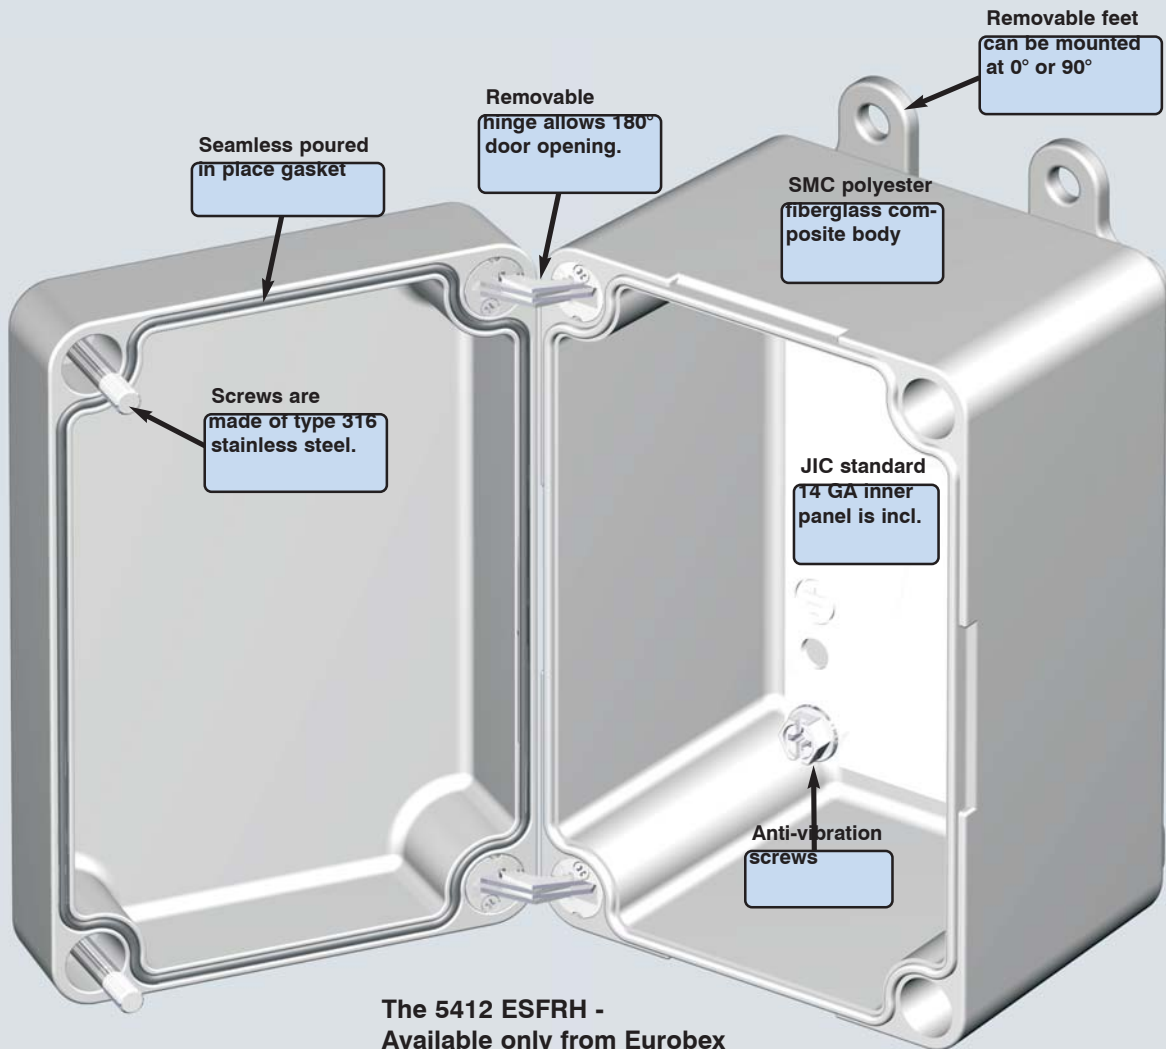

Call us 1-972-699-9976

The 5412 ESFR series are suited for use indoors or outdoors where corrosion may be a problem, to protect the enclosed equipment from water coming from any direction, dust, dirt and oil. The 5412 ESFR series are made of SMC polyester fiberglass composite, aesthetically designed and produced exclusively by Eurobex. Fiberglass is the material of choice for numerous industrial applications. Its electrical, chemical and physical properties allow reinforced fiberglass to be used in many environments and

for wide ranging applications. Three fiberglass enclosure models are available : the 5412 ESFRS (Screw cover), the 5412 ESFRH (Hinged cover) and the 5412 ESFRQ (Quick release cover). A quality robotically poured in place gasket ensures a complete NEMA 4X seal. The cover screws and quick release latches are made of stainless steel. The concealed hinges are removable and allow for 180° door opening. The hinges for the 5412 ESFRH can be placed on any side of the

enclosure, and permit right, left, top or bottom door opening. The mounting feet can be installed at 0° or 90°, to be used either at the top and bottom of the box or at its sides. 5412 ESFR series enclosures come with a JIC standard 14 GA white powder coated inner panel, which can be interchanged with the panels used in ESCH enclosures. Inner panels and mounting feet are secured by anti-vibration screws.

**CSA Certified / UL Listed
NEMA 4X / IP66**

The 5412 ESFRH - Available only from Eurobex

Data subject to change without notice.