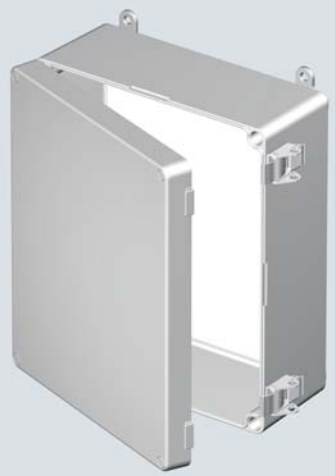

1. **Quick Features :**
2. Poured gasket
   - Stainless steel screws
   - Mounting feet incl.
   - JIC panel included

Visit www.eurobex.com for details.

Call us toll free 1-800-363-2423

CATALOG NUMBER	DIMENSIONS							SHIP WGHT LBS.
	A	B	C	D	E	F	G	
5412 ESFRQ040403	4.5	4.5	3.125	--	--	4.937	2	1
5412 ESFRQ060404	6.5	4.5	4.125	4.88	2.88	6.937	2	2
5412 ESFRQ060604	6.5	6.5	4.125	4.88	4.88	6.937	4	2
5412 ESFRQ080604	8.5	6.5	4.125	6.88	4.88	8.937	4	2
5412 ESFRQ080804	8.5	8.5	4.125	6.88	6.88	8.937	6	3
5412 ESFRQ100804	10.5	8.5	4.125	8.88	6.88	10.937	6	4
5412 ESFRQ121005	12.5	10.5	5.125	10.88	8.88	12.937	8	7
5412 ESFRQ100806	10.5	8.5	6.125	8.88	6.88	10.937	6	6
5412 ESFRQ121206	12.5	12.5	6.125	10.88	10.88	12.937	10	10
5412 ESFRQ141206	14.5	12.5	6.125	12.88	10.88	14.937	10	12