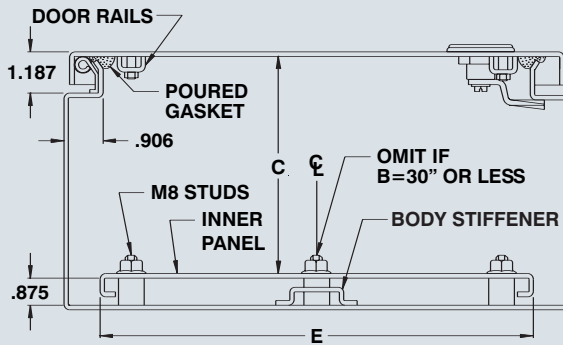

Quick Features :

- Poured gasket
- ¼ turn lock
- Drip shield
- Superior hinging
- Buttable mounting
- Seamless welding
- Panel is included
- Panel is double bent
- Powder coated

The 5412 ESBU water, oil & dust tight enclosures are used indoors or outdoors in areas where the enclosures may be subject to hosing or to water coming from any direction or for protection against dust, dirt or oil splashing. The 5412 ESBU are made from quality 14 GA or 16 GA steel, with corner seams continuously welded. The opening has a curled lip around all sides to prevent dripping water from entering the enclosure when the door is open,

it also increases rigidity. A high quality robotically poured-in-place seamless gasket ensures a complete and durable water tight seal. **The hinges are arranged to allow the installation of rows of enclosures, side by side.** A ¼ turn locking mechanism (or 3 point latch system on larger enclosures) insures positive closing. Internal mounting holes are provided. Body stiffeners are provided on larger models. Each enclosure comes **complete with**

a **12 GA inner panel** which is double bent* for maximum rigidity and which mounts on M8 welded studs. Enclosures and panels are finished with heat fused polyester powder, electrostatically applied on a phosphatized base. Box is ANSI/ASA 61 gray, panel is white (other colors available).

**CSA Certified / UL Listed
NEMA 4-12 / IP66**

CATALOG NUMBER	DIMENSIONS					SHIP WGT LBS.
	A	B	C	D	E	
5412 ESBU121206	12	12	6	10	10	19
5412 ESBU122406	12	24	6	10	22	35
5412 ESBU161206	16	12	6	14	10	24
5412 ESBU161606	16	16	6	14	14	31
5412 ESBU162006	16	20	6	14	18	37
5412 ESBU201206	20	12	6	18	10	29
5412 ESBU201606	20	16	6	18	14	37
5412 ESBU202006	20	20	6	18	18	45
5412 ESBU202406	20	24	6	18	22	53
5412 ESBU241206	24	12	6	22	10	35
5412 ESBU241606	24	16	6	22	14	44
5412 ESBU242006	24	20	6	22	18	53
5412 ESBU242406	24	24	6	22	22	62
5412 ESBU301606	30	16	6	28	14	53
5412 ESBU302006	30	20	6	28	18	65
5412 ESBU302406	30	24	6	28	22	76
5412 ESBU362406	36	24	6	34	22	90
5412 ESBU363006	36	30	6	34	28	109
5412 ESBU122408	12	24	8	10	22	38
5412 ESBU161208	16	12	8	14	10	27
5412 ESBU161608	16	16	8	14	14	34
5412 ESBU162008	16	20	8	14	18	41
5412 ESBU201208	20	12	8	18	10	33
5412 ESBU201608	20	16	8	18	14	41
5412 ESBU202008	20	20	8	18	18	49
5412 ESBU202408	20	24	8	18	22	57
5412 ESBU241208	24	12	8	22	10	38
5412 ESBU241608	24	16	8	22	14	48
5412 ESBU242008	24	20	8	22	18	57
5412 ESBU242408	24	24	8	22	22	67
5412 ESBU243008	24	30	8	22	28	81
5412 ESBU301208	30	12	8	28	10	46
5412 ESBU301608	30	16	8	28	14	58
5412 ESBU302008	30	20	8	28	18	70
5412 ESBU302408	30	24	8	28	22	81
5412 ESBU303008	30	30	8	28	28	98
5412 ESBU303608	30	36	8	28	34	116
5412 ESBU362408	36	24	8	34	22	95
5412 ESBU363008	36	30	8	34	28	116
5412 ESBU363608	36	36	8	34	34	136
5412 ESBU422408	42	24	8	40	22	110
5412 ESBU423008	42	30	8	40	28	133

Visit www.jimgray.com for details.

Call us 1-972-699-9976

Data subject to change without notice.

Suggested Accessories