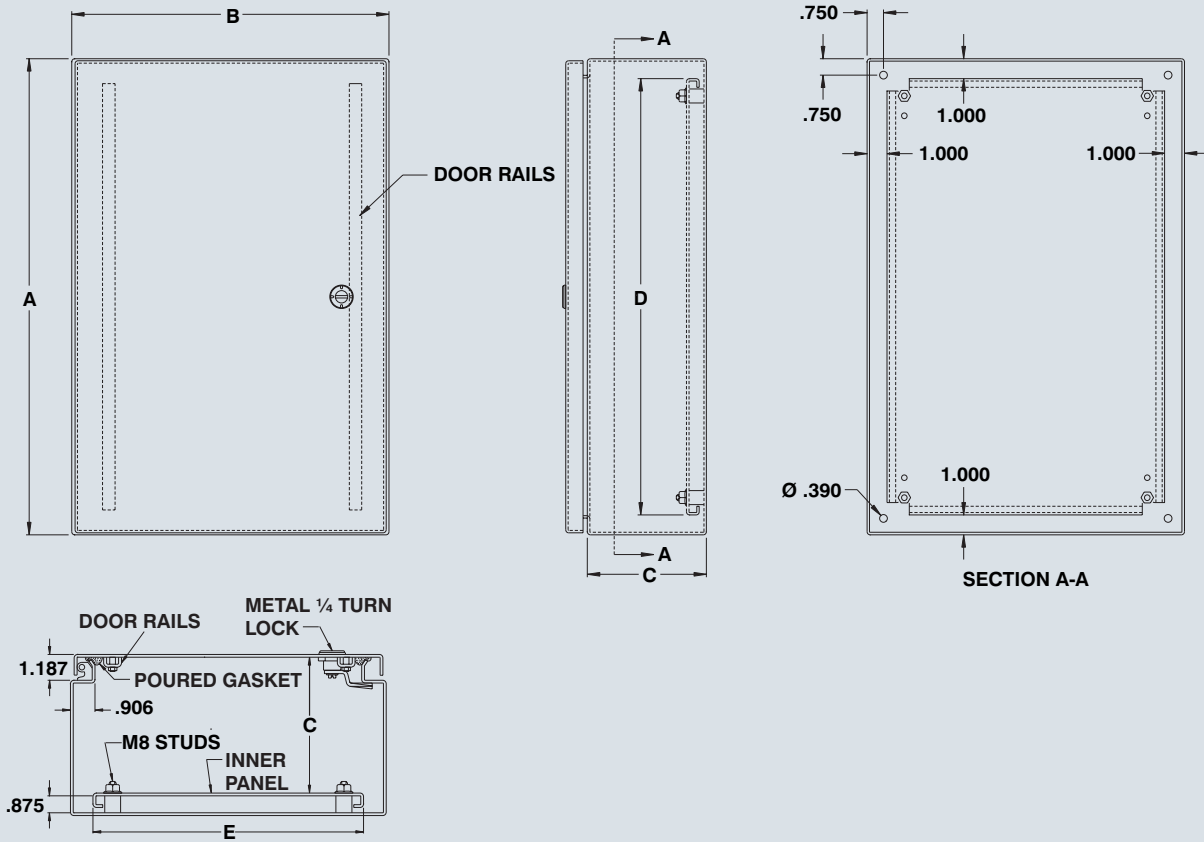

NEMA 4-12 ENCLOSURES

5412 ES