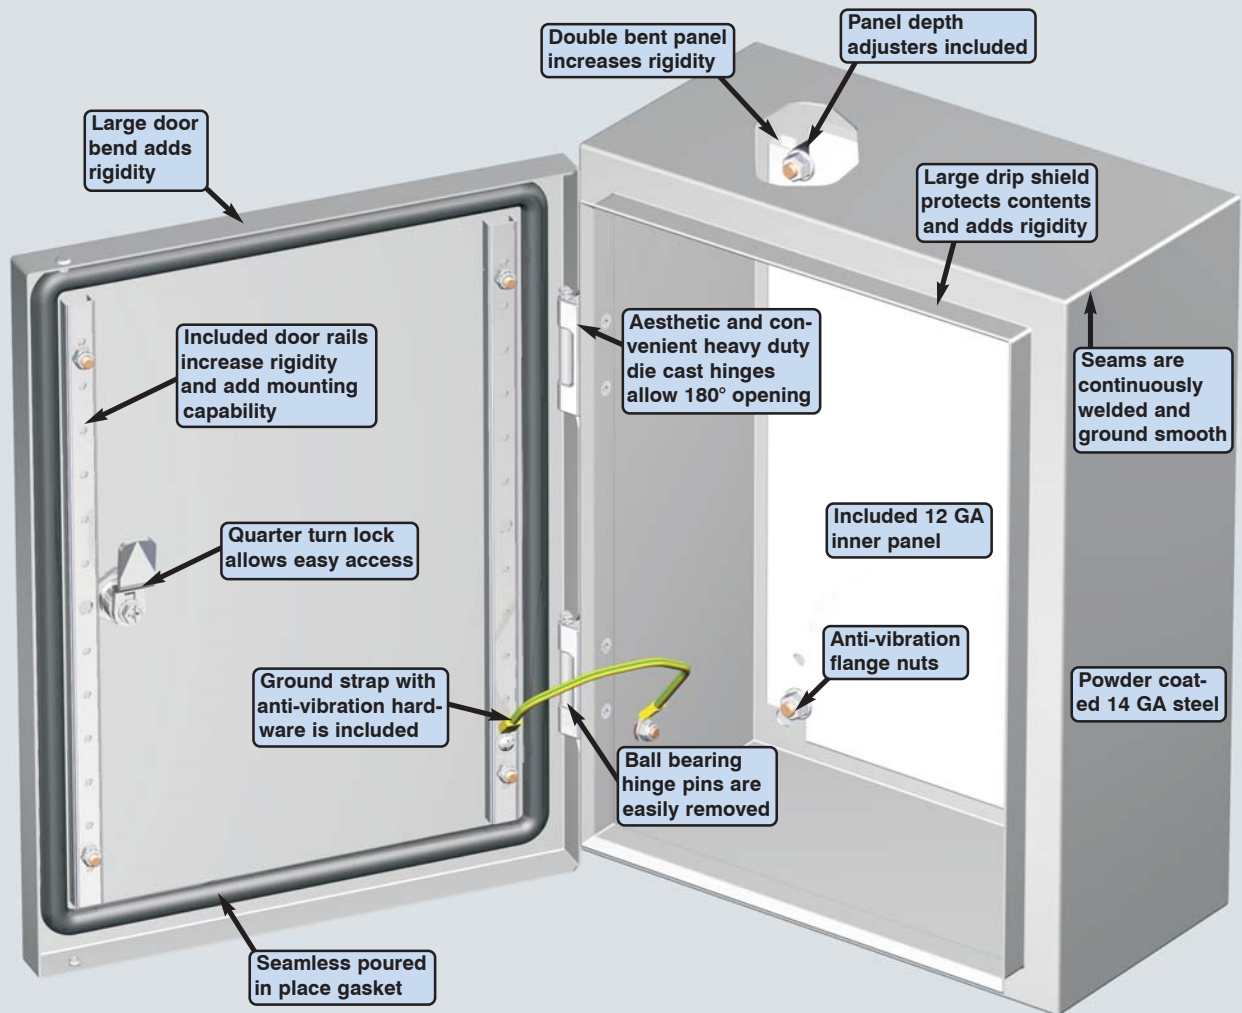

Water, oil & dust tight enclosures

Quick Features :

- Poured gasket
- ¼ turn lock
- Drip shield
- Superior hinging
- 180° door opening
- Seamless welding
- Panel is included
- Panel is double bent
- Powder coated

The 5412 ES water, oil & dust tight enclosures are used indoors or outdoors in areas where the enclosures may be subject to hosing or to water coming from any direction or for protection against dust, dirt or oil splashing. The 5412 ES are made from quality 14 GA or 16 GA steel, with corner seams continuously welded. The opening has a curled lip around all sides to prevent dripping water from entering the

enclosure when the door is open, it also increases rigidity. A high quality robotically poured-in-place seamless gasket ensures a complete and durable water tight seal. The pins of the concealed hinges can be pulled out to remove the door.

A ¼ turn locking mechanism (or 3 point latch system on larger enclosures) insures positive closing. Internal mounting holes are provided. Body stiffeners are pro-

vided on larger models. Each enclosure comes **complete with a 12 GA inner panel** which is double bent* for maximum rigidity and which mounts on M8 welded studs. Enclosures and panels are finished with heat fused polyester powder, electrostatically applied on a phosphatized base. Box is ANSI/ASA 61 gray, panel is white (other colors available).

**CSA Certified / UL Listed
NEMA 4-12 / IP66**

**The 5412 ES -
98 stock sizes available**