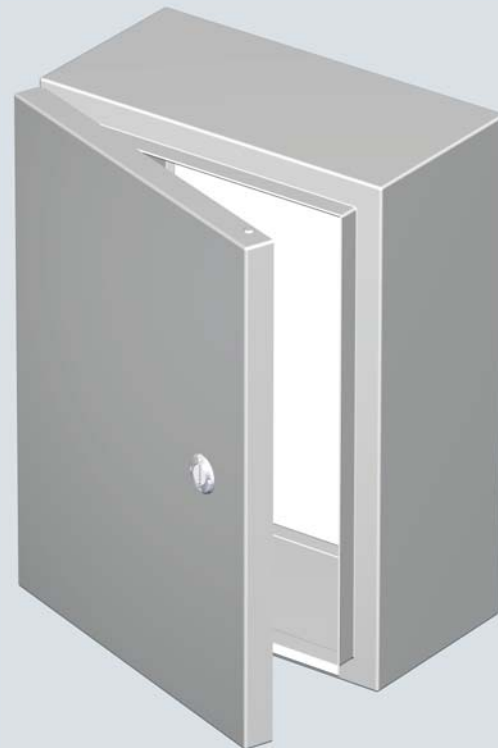

Water, oil & dust tight enclosures

Quick Features :

- Poured gasket
- ¼ turn lock
- Drip shield
- Superior hinging
- 180° door opening
- Seamless welding
- Panel is included
- Panel is double bent
- Powder coated

The 5412 ES water, oil & dust tight enclosures are used indoors or outdoors in areas where the enclosures may be subject to hosing or to water coming from any direction or for protection against dust, dirt or oil splashing. The 5412 ES are made from quality 14 GA or 16 GA steel, with corner seams continuously welded. The opening has a curled lip around all sides to prevent dripping water from entering the

A ¼ turn locking mechanism (or 3 point latch system on larger enclosures) insures positive closing. Internal mounting holes are provided. Body stiffeners are pro-

vided on larger models. Each enclosure comes **complete with a 12 GA inner panel** which is double bent* for maximum rigidity and which mounts on M8 welded studs. Enclosures and panels are finished with heat fused polyester powder, electrostatically applied on a phosphatized base. Box is ANSI/ASA 61 gray, panel is white (other colors available).

* Only panels with sides 20" or more are double bent.

Data subject to change without notice.

Quick Features :

- Poured gasket
- ¼ turn lock
- Drip shield
- Superior hinging
- 180° door opening
- Seamless welding
- Panel is included
- Panel is double bent
- Powder coated