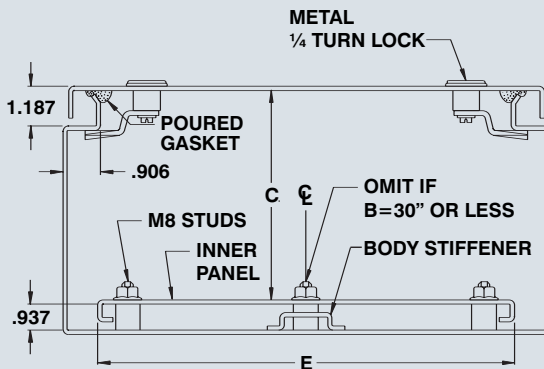

Aluminum quarter turn cover enclosures

1. **Quick Features :**
2. Poured gasket
   - ¼ turn lock
   - Drip shield
   - Seamless welding
   - Panel is included
   - Panel is double bent
   - Powder coated

The 5412 EALQT water, oil & dust tight enclosures are used indoors or outdoors in areas where a corrosion problem exists or where the enclosures may be subject to hosing or to water coming from any direction or for protection against dust, dirt or oil splashing. The 5412 EALQT are made from quality 0.080" (Type 5052 H -32), with corner seems continuously welded. The opening has a curled lip around all sides to prevent dripping water

from entering the enclosure when the cover has been removed, it also increases rigidity. A high quality robotically poured-in-place seamless gasket ensures a complete and durable water tight seal. Quarter turn locking mechanisms on all sides insure positive closing. Internal mounting holes are provided. Body stiffeners are provided on larger models. Each enclosure comes **complete with a 12 GA inner panel** which is

double bent* for maximum rigidity and which mounts on M8 welded studs. Enclosures and panels are finished with heat fused polyester powder, electrostatically applied on a phosphatized base. Box is ANSI/ASA 61 grey, panel is white (other colors available). **CSA Certified / UL Listed NEMA 4X / IP66**

Visit www.jimdgray.com for details.

Call us toll free 1-972-699-9976