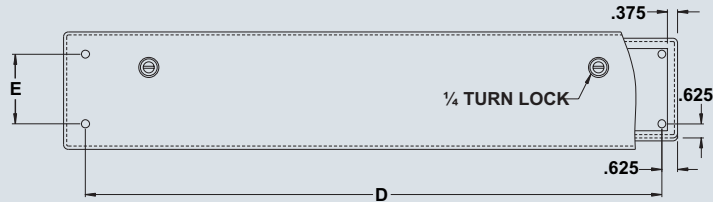

NEMA 4-4X ENCLOSURES

1412 CHSS

Stainless steel hinged wiring troughs

Quick Features :

- 1/4 turn locks
- 180° door opening
- Stainless steel

The 1412 CHSS stainless steel hinged cover oil and dust tight troughs are used indoors or outdoors to protect the enclosed controls from dust, dirt, oil and water splashing. The box and cover are made from 16 GA (Type 304) stainless steel with all seams

over 180°. Internal mounting holes are provided and a wall mounting kit is supplied. The enclosures are unpainted and brushed smooth.

**CSA Certified / UL Listed
NEMA 4X / IP66**

CATALOG NUMBER	DIMENSIONS					SHIP WGHT LBS.
	A	B	C	D	E	
1412 CHSS020212	2.5	2.5	12	10.75	0.406	3
1412 CHSS020218	2.5	2.5	18	16.75	0.406	5
1412 CHSS020224	2.5	2.5	24	22.75	0.406	6
1412 CHSS020230	2.5	2.5	30	28.72	0.406	9
1412 CHSS020236	2.5	2.5	36	34.75	0.406	10
1412 CHSS020248	2.5	2.5	48	46.75	0.406	13
1412 CHSS020260	2.5	2.5	60	58.75	0.406	16
1412 CHSS020272	2.5	2.5	72	70.75	0.562	19
1412 CHSS040412	4	4	12	10.75	0.406	6
1412 CHSS040418	4	4	18	16.75	0.406	8
1412 CHSS040424	4	4	24	22.75	0.406	10
1412 CHSS040430	4	4	30	28.75	0.406	13
1412 CHSS040436	4	4	36	34.75	0.406	16
1412 CHSS040448	4	4	48	46.75	0.406	20
1412 CHSS040460	4	4	60	58.75	0.406	25
1412 CHSS040472	4	4	72	70.75	0.562	30
1412 CHSS060612	6	6	12	10.75	0.406	9
1412 CHSS060618	6	6	18	16.75	0.406	12
1412 CHSS060624	6	6	24	22.75	0.406	16
1412 CHSS060630	6	6	30	28.75	0.406	19
1412 CHSS060636	6	6	36	34.75	0.406	23
1412 CHSS060648	6	6	48	46.75	0.406	29
1412 CHSS060660	6	6	60	58.75	0.406	32
1412 CHSS060672	6	6	72	70.75	0.562	43
1412 CHSS080812	8	8	12	10.75	0.750	11
1412 CHSS080824	8	8	12	22.75	0.750	15
1412 CHSS080836	8	8	36	34.75	0.750	19
1412 CHSS080848	8	8	48	46.75	0.750	33
1412 CHSS080860	8	8	60	58.75	0.750	41
1412 CHSS121224	12	12	24	22.75	0.750	34
1412 CHSS121236	12	12	36	34.75	0.750	49
1412 CHSS121248	12	12	48	46.75	0.750	60
1412 CHSS121260	12	12	61	58.75	0.750	73