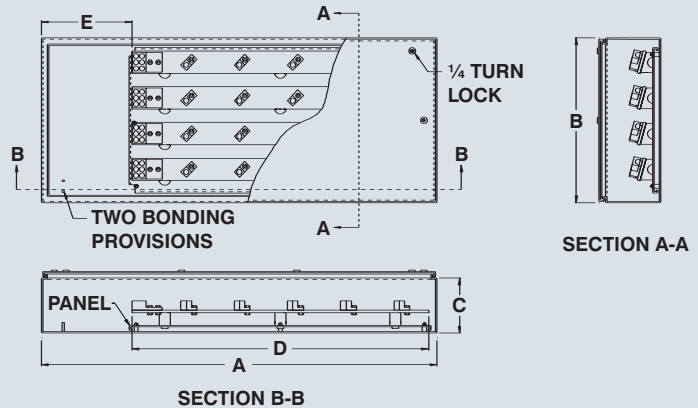

Stainless steel bus bar splitter troughs

1. **Quick Features :**
2. 3, 4 or 5 bus bars
   - Poured gasket
   - ¼ turn locks
   - Drip shield
   - Superior hinging
   - Seamless welding
   - Panel is included
   - Stainless steel

Visit www.jimdgray.com for details.

Call us 1-972-699-9976

The 1400 BTSS bus bar splitter troughs are used indoors or outdoors to house bus bars for power distribution. Troughs and covers are made from 14 GA stainless steel, with corner seams continuously welded. The opening has a curled lip around all sides to prevent dripping water from entering the enclosure when the door is open, it also increases

rigidity. A high quality robotically poured-in-place gasket ensures a complete and durable water tight seal. The pins of the concealed hinges can be pulled out to remove the door. Quarter turn mechanisms ensure positive closing. Troughs are available in configurations of 3, 4 or 5 aluminum, tin plated bus bars that mount on slanted insulators,

which are installed on an inner panel. Lugs must be ordered separately. There are no knockouts. Troughs are unpainted and brushed smooth. The enclosure's interior and the inner panel are powder coated white.

**CSA Certified
NEMA 4X / IP66**

NOMINAL AMPACITY	MAIN LUGS	BRANCH LUGS		BAR CROSS SECTION	LENGTHS AVAILABLE (FEET)		
		QTY.	WIRES				
225	200	1	250MCM	2	#2	1/4 X 1	3-4-5-6-7-8-9
400	340	1	600MCM	3	2/0	1/4 X 2 1/2	3-4-5-6-7-8-9-10
600	500	2	350MCM	4	2/0	3/8 X 2 1/2	3-4-5-6-7-8-9-10-11-12
800	680	2	600MCM	5	2/0	1/2 X 3	3-4-5-6-7-8-9-10-11-12
1000	890	2	1000MCM	4	250MCM	3/8 X 4 1/2	5-6-7-8-9-10-11-12
1200	1020	3	600MCM	5	250MCM	1/2 X 4	5-6-7-8-9-10-11-12
1600	1335	3	1000MCM	4	250MCM	1/2 X 6	5-6-7-8-9-10-11-12
2000	1700	5	600MCM	7	350MCM	3/4 X 5	6-7-8-9-10-11-12
2500	2040	6	600MCM	8	350MCM	3/4 X 6	6-7-8-9-10-11-12

CU NOM. AMP.	3 WIRES			4 WIRES			5 WIRES							
	CATALOG #	A	B	C	CATALOG #	A	B	C	CATALOG #	A	B	C	D	E
225	1400 BTSS03203	36	18	8	1400 BTSS03204	36	22	8	1400 BTSS03205	36	26	8	27	7.75
225	1400 BTSS04203	48	18	8	1400 BTSS04204	48	22	8	1400 BTSS04205	48	26	8	36	7.75
225	1400 BTSS05203	60	18	8	1400 BTSS05204	60	22	8	1400 BTSS05205	60	26	8	45	13.75
225	1400 BTSS06203	72	18	8	1400 BTSS06204	72	22	8	1400 BTSS06205	72	26	8	54	16.75
225	1400 BTSS07203	84	18	8	1400 BTSS07204	84	22	8	1400 BTSS07205	84	26	8	63	16.75
225	1400 BTSS08203	96	18	8	1400 BTSS08204	96	22	8	1400 BTSS08205	96	26	8	72	16.75
225	1400 BTSS09203	108	18	8	1400 BTSS09204	108	22	8	1400 BTSS09205	108	26	8	81	16.75
400	1400 BTSS03403	36	18	8	1400 BTSS03404	36	22	8	1400 BTSS03405	36	26	8	27	7.75
400	1400 BTSS04403	48	18	8	1400 BTSS04404	48	22	8	1400 BTSS04405	48	26	8	36	7.75
400	1400 BTSS05403	60	18	8	1400 BTSS05404	60	22	8	1400 BTSS05405	60	26	8	45	13.75
400	1400 BTSS06403	72	18	8	1400 BTSS06404	72	22	8	1400 BTSS06405	72	26	8	54	16.75
400	1400 BTSS07403	84	18	8	1400 BTSS07404	84	22	8	1400 BTSS07405	84	26	8	63	16.75
400	1400 BTSS08403	96	18	8	1400 BTSS08404	96	22	8	1400 BTSS08405	96	26	8	72	16.75
400	1400 BTSS09403	108	18	8	1400 BTSS09404	108	22	8	1400 BTSS09405	108	26	8	81	16.75
400	1400 BTSS10403	120	18	8	1400 BTSS10404	120	22	8	1400 BTSS10405	120	26	8	90	16.75

Data subject to change without notice.