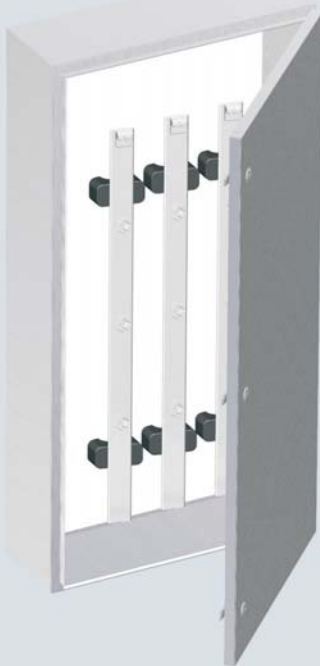

Stainless steel bus bar splitter troughs

1. **Quick Features :**
2. 3, 4 or 5 bus bars
   - Poured gasket
   - ¼ turn locks
   - Drip shield
   - Superior hinging
   - Seamless welding
   - Panel is included
   - Stainless steel

Visit www.jimdgray.com for details.

Call us 1-972-699-9976

The 1400 BTSS bus bar splitter troughs are used indoors or outdoors to house bus bars for power distribution. Troughs and covers are made from 14 GA stainless steel, with corner seams continuously welded. The opening has a curled lip around all sides to prevent dripping water from entering the enclosure when the door is open, it also increases

rigidity. A high quality robotically poured-in-place gasket ensures a complete and durable water tight seal. The pins of the concealed hinges can be pulled out to remove the door. Quarter turn mechanisms ensure positive closing. Troughs are available in configurations of 3, 4 or 5 aluminum, tin plated bus bars that mount on slanted insulators,

which are installed on an inner panel. Lugs must be ordered separately. There are no knockouts. Troughs are unpainted and brushed smooth. The enclosure's interior and the inner panel are powder coated white.

**CSA Certified
NEMA 4X / IP66**

NOMINAL AMPACITY	MAIN LUGS	BRANCH LUGS		BAR CROSS SECTION	LENGTHS AVAILABLE (FEET)		
		QTY.	WIRES				
225	200	1	250MCM	2	#2	1/4 X 1	3-4-5-6-7-8-9
400	340	1	600MCM	3	2/0	1/4 X 2 1/2	3-4-5-6-7-8-9-10
600	500	2	350MCM	4	2/0	3/8 X 2 1/2	3-4-5-6-7-8-9-10-11-12
800	680	2	600MCM	5	2/0	1/2 X 3	3-4-5-6-7-8-9-10-11-12
1000	890	2	1000MCM	4	250MCM	3/8 X 4 1/2	5-6-7-8-9-10-11-12
1200	1020	3	600MCM	5	250MCM	1/2 X 4	5-6-7-8-9-10-11-12
1600	1335	3	1000MCM	4	250MCM	1/2 X 6	5-6-7-8-9-10-11-12
2000	1700	5	600MCM	7	350MCM	3/4 X 5	6-7-8-9-10-11-12
2500	2040	6	600MCM	8	350MCM	3/4 X 6	6-7-8-9-10-11-12

CU NOM. AMP.	3 WIRES			4 WIRES			5 WIRES							
	CATALOG #	A	B	C	CATALOG #	A	B	C	CATALOG #	A	B	C	D	E
225	1400 BTSS03203	36	18	8	1400 BTSS03204	36	22	8	1400 BTSS03205	36	26	8	27	7.75
225	1400 BTSS04203	48	18	8	1400 BTSS04204	48	22	8	1400 BTSS04205	48	26	8	36	7.75
225	1400 BTSS05203	60	18	8	1400 BTSS05204	60	22	8	1400 BTSS05205	60	26	8	45	13.75
225	1400 BTSS06203	72	18	8	1400 BTSS06204	72	22	8	1400 BTSS06205	72	26	8	54	16.75
225	1400 BTSS07203	84	18	8	1400 BTSS07204	84	22	8	1400 BTSS07205	84	26	8	63	16.75
225	1400 BTSS08203	96	18	8	1400 BTSS08204	96	22	8	1400 BTSS08205	96	26	8	72	16.75
225	1400 BTSS09203	108	18	8	1400 BTSS09204	108	22	8	1400 BTSS09205	108	26	8	81	16.75
400	1400 BTSS03403	36	18	8	1400 BTSS03404	36	22	8	1400 BTSS03405	36	26	8	27	7.75
400	1400 BTSS04403	48	18	8	1400 BTSS04404	48	22	8	1400 BTSS04405	48	26	8	36	7.75
400	1400 BTSS05403	60	18	8	1400 BTSS05404	60	22	8	1400 BTSS05405	60	26	8	45	13.75
400	1400 BTSS06403	72	18	8	1400 BTSS06404	72	22	8	1400 BTSS06405	72	26	8	54	16.75
400	1400 BTSS07403	84	18	8	1400 BTSS07404	84	22	8	1400 BTSS07405	84	26	8	63	16.75
400	1400 BTSS08403	96	18	8	1400 BTSS08404	96	22	8	1400 BTSS08405	96	26	8	72	16.75
400	1400 BTSS09403	108	18	8	1400 BTSS09404	108	22	8	1400 BTSS09405	108	26	8	81	16.75
400	1400 BTSS10403	120	18	8	1400 BTSS10404	120	22	8	1400 BTSS10405	120	26	8	90	16.75

Data subject to change without notice.