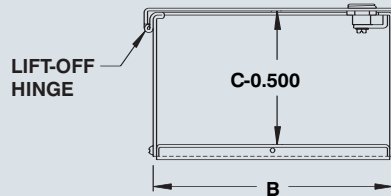

screws. **The base is offset to permit direct mounting of instruments.** Boxes are supplied with a surface mount cover, other covers are available.

Enclosures are closed with a 1/4 turn lock that ensures tight positive door to box contact and can be interchanged with an optional key lock (880 SCQCOM-K). Four

**CSA Certified / UL Listed
NEMA 1 / IP20**

SECTION B-B

SECTION A-A

CATALOG NUMBER	DIMENSIONS					SHIP WGT LBS.
	A	B	C	D	E	
1100 CM080604	8	6	4	8.75	5.00	6
1100 CM100804	10	8	4	10.75	7.00	8
1100 CM121004	12	10	4	12.75	9.00	11
1100 CM161204	16	12	4	16.75	11.00	15
1100 CM201604	20	16	4	20.75	15.00	22
1100 CM242004	24	20	4	24.75	19.00	30
1100 CM080606	8	6	6	8.75	5.00	6
1100 CM100806	10	8	6	10.75	7.00	9
1100 CM121006	12	10	6	12.75	9.00	12
1100 CM161206	16	12	6	16.75	11.00	16
1100 CM201606	20	16	6	20.75	15.00	23
1100 CM242006	24	20	6	24.75	19.00	31
1100 CM080608	8	6	8	8.75	5.00	7
1100 CM100808	10	8	8	10.75	7.00	10
1100 CM121008	12	10	8	12.75	9.00	13
1100 CM161208	16	12	8	16.75	11.00	18
1100 CM201608	20	16	8	20.75	15.00	25
1100 CM242008	24	20	8	24.75	19.00	34