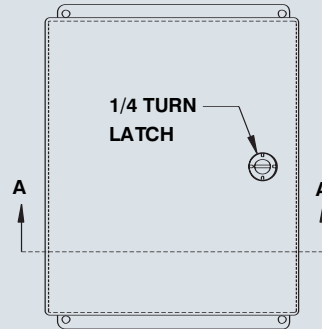

Quick

Features :

- 1/4 turn lock
- Door opens over 180°
- Door removed easily
- Interior panel included
- Powder coating

Modular construction enclosures

The 1100 CM are used where the control installation does not demand a high degree of protection (such as watertight or dust tight), but where a quality enclosure is warranted. Boxes and covers are made of 16 GA steel. The box consists of three parts : base, center and cover, which are assembled with self-tapping

screws. **The base is offset to permit direct mounting of instruments.** Boxes are supplied with a surface mount cover, other covers are available.

Enclosures are closed with a 1/4 turn lock that ensures tight positive door to box contact and can be interchanged with an optional key lock (880 SCQCOM-K). Four

external mounting holes are provided. Enclosures and panels are finished with heat fused polyester powder, electrostatically applied on a phosphatized base. Box is ANSI/ASA 61 gray, panel is white (other colors available).

**CSA Certified / UL Listed
NEMA 1 / IP20**

SECTION B-B

SECTION A-A

CATALOG NUMBER	DIMENSIONS					SHIP WGT LBS.
	A	B	C	D	E	
1100 CM080604	8	6	4	8.75	5.00	6
1100 CM100804	10	8	4	10.75	7.00	8
1100 CM121004	12	10	4	12.75	9.00	11
1100 CM161204	16	12	4	16.75	11.00	15
1100 CM201604	20	16	4	20.75	15.00	22
1100 CM242004	24	20	4	24.75	19.00	30
1100 CM080606	8	6	6	8.75	5.00	6
1100 CM100806	10	8	6	10.75	7.00	9
1100 CM121006	12	10	6	12.75	9.00	12
1100 CM161206	16	12	6	16.75	11.00	16
1100 CM201606	20	16	6	20.75	15.00	23
1100 CM242006	24	20	6	24.75	19.00	31
1100 CM080608	8	6	8	8.75	5.00	7
1100 CM100808	10	8	8	10.75	7.00	10
1100 CM121008	12	10	8	12.75	9.00	13
1100 CM161208	16	12	8	16.75	11.00	18
1100 CM201608	20	16	8	20.75	15.00	25
1100 CM242008	24	20	8	24.75	19.00	34