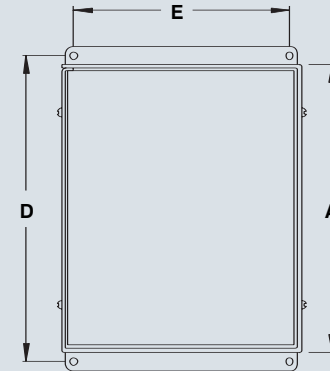

Quick

Features :

- 1/4 turn lock
- Door opens over 180°
- Door removed easily
- Interior panel included
- Powder coating

Modular construction enclosures

The 1100 CM are used where the control installation does not demand a high degree of protection (such as watertight or dust tight), but where a quality enclosure is warranted. Boxes and covers are made of 16 GA steel. The box consists of three parts : base, center and cover, which are assembled with self-tapping

screws. **The base is offset to permit direct mounting of instruments.** Boxes are supplied with a surface mount cover, other covers are available.

Enclosures are closed with a 1/4 turn lock that ensures tight positive door to box contact and can be interchanged with an optional key lock (880 SCQCOM-K). Four

external mounting holes are provided. Enclosures and panels are finished with heat fused polyester powder, electrostatically applied on a phosphatized base. Box is ANSI/ASA 61 gray, panel is white (other colors available).

**CSA Certified / UL Listed
NEMA 1 / IP20**

SECTION B-B

SECTION A-A

CATALOG NUMBER	DIMENSIONS					SHIP WGT LBS.
	A	B	C	D	E	
1100 CM080604	8	6	4	8.75	5.00	6
1100 CM100804	10	8	4	10.75	7.00	8
1100 CM121004	12	10	4	12.75	9.00	11
1100 CM161204	16	12	4	16.75	11.00	15
1100 CM201604	20	16	4	20.75	15.00	22
1100 CM242004	24	20	4	24.75	19.00	30
1100 CM080606	8	6	6	8.75	5.00	6
1100 CM100806	10	8	6	10.75	7.00	9
1100 CM121006	12	10	6	12.75	9.00	12
1100 CM161206	16	12	6	16.75	11.00	16
1100 CM201606	20	16	6	20.75	15.00	23
1100 CM242006	24	20	6	24.75	19.00	31
1100 CM080608	8	6	8	8.75	5.00	7
1100 CM100808	10	8	8	10.75	7.00	10
1100 CM121008	12	10	8	12.75	9.00	13
1100 CM161208	16	12	8	16.75	11.00	18
1100 CM201608	20	16	8	20.75	15.00	25
1100 CM242008	24	20	8	24.75	19.00	34