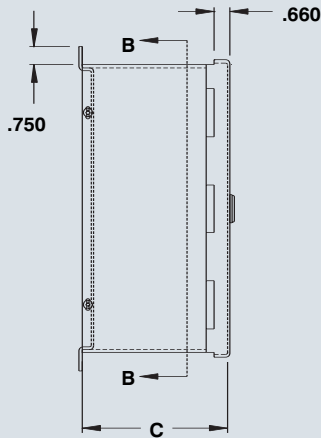

Quick

Features :

- 1/4 turn lock
- Door opens over 180°
- Door removed easily
- Interior panel included
- Powder coating

Modular construction enclosures

The 1100 CM are used where the control installation does not demand a high degree of protection (such as watertight or dust tight), but where a quality enclosure is warranted. Boxes and covers are made of 16 GA steel. The box consists of three parts : base, center and cover, which are assembled with self-tapping

screws. **The base is offset to permit direct mounting of instruments.** Boxes are supplied with a surface mount cover, other covers are available.

Enclosures are closed with a 1/4 turn lock that ensures tight positive door to box contact and can be interchanged with an optional key lock (880 SCQCOM-K). Four

external mounting holes are provided. Enclosures and panels are finished with heat fused polyester powder, electrostatically applied on a phosphatized base. Box is ANSI/ASA 61 gray, panel is white (other colors available).

**CSA Certified / UL Listed
NEMA 1 / IP20**

SECTION B-B

SECTION A-A

CATALOG NUMBER	DIMENSIONS					SHIP WGT LBS.
	A	B	C	D	E	
1100 CM080604	8	6	4	8.75	5.00	6
1100 CM100804	10	8	4	10.75	7.00	8
1100 CM121004	12	10	4	12.75	9.00	11
1100 CM161204	16	12	4	16.75	11.00	15
1100 CM201604	20	16	4	20.75	15.00	22
1100 CM242004	24	20	4	24.75	19.00	30
1100 CM080606	8	6	6	8.75	5.00	6
1100 CM100806	10	8	6	10.75	7.00	9
1100 CM121006	12	10	6	12.75	9.00	12
1100 CM161206	16	12	6	16.75	11.00	16
1100 CM201606	20	16	6	20.75	15.00	23
1100 CM242006	24	20	6	24.75	19.00	31
1100 CM080608	8	6	8	8.75	5.00	7
1100 CM100808	10	8	8	10.75	7.00	10
1100 CM121008	12	10	8	12.75	9.00	13
1100 CM161208	16	12	8	16.75	11.00	18
1100 CM201608	20	16	8	20.75	15.00	25
1100 CM242008	24	20	8	24.75	19.00	34